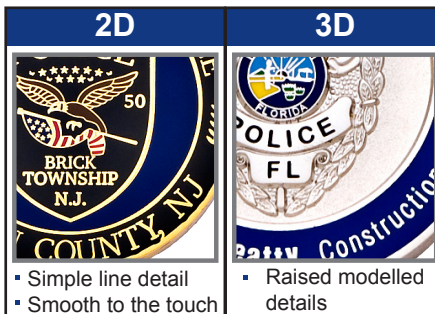

Design your new coins today!

Choose a size

- 1.50"
- 1.625"

Choose 2D or 3D

Front Side

- 2D: Included
- 3D: +\$200 to total

Back Side

- 2D: Included
- 3D: +\$200 to total

Choose a Finish

- Nickel Electroplate

- Gold Electroplate

Choose a Quantity

(Minimum Order = 100 pcs)

100 Coins

- 1.50" - \$12.50 ea
- 1.75" - \$13.50 ea

250 Coins